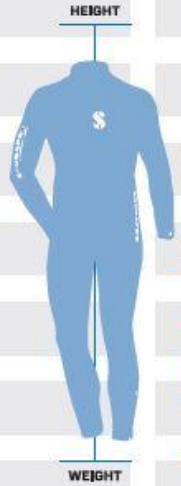

▼ HEIGHT (cm)	60-70 kg	65-75 kg	70-80 kg	75-85 kg	80-90 kg	85-95 kg	90-100 kg	95-105 kg	100-110 kg	105-115 kg
160 cm - 165 cm										
165 cm - 170 cm										
170 cm - 175 cm			S/48							
175 cm - 180 cm				M/50	LS/26					
180 cm - 185 cm				MT/98	L/52	XLS/27				
185 cm - 190 cm					LT/102	XL/54	2XLS/28			
190 cm - 195 cm						XLT/106	2XL/56			
195 cm +								3XL/58	4XL/60	

MEN

INT/EU
SIZE KEY

- 2XS/44** = 2 Extra Small
- XS/46** = Extra Small
- S/48** = Small
- ST/94** = Small Tall
- MS/25** = Medium Short
- M/50** = Medium
- MT/98** = Medium Tall
- LS/26** = Large Short
- L/52** = Large
- LT/102** = Large Tall
- XLS/27** = Extra Large Short
- XL/54** = Extra Large
- XLT/106** = Extra Large Tall
- 2XLS/28** = 2 Extra Large Short
- 2XL/56** = 2 Extra Large
- 2XLT/110** = 2 Extra Large Tall
- 3XLS/29** = 3 Extra Large Short
- 3XL/58** = 3 Extra Large
- 4XL/60** = 4 Extra Large
- 5XL/62** = 5 Extra Large

WEIGHT (kg) ▶

▼ HEIGHT (cm)

40-55 kg

45-60 kg

50-65 kg

55-70 kg

60-75 kg

145-175 lbs
65-80 kg

180 cm - 185 cm

185 cm +

HEIGHT

WEIGHT

WOMEN

S/36

S/38

MS/20